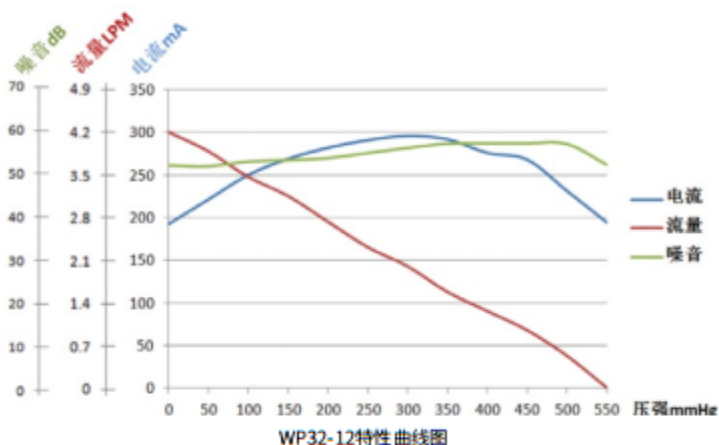

## 产品特性 Characteristic

型号 Type	定格电压 Rated voltage	定格电流 Working current	最大流量 Max flow	最大压力 Max Pressure	气密性 Leakage	充气时间 Inflation time (1000C0~300mmHG) 以上蓝色部分根据以下容升变化而变化	噪音 Noise	寿命 Life test
WP32-3	DC3V	≤1200mA	≥3.5LPM	≥450mmHg	≤10mmHg/min	≤10S(500CC容器)	≤58dB	400H
WP32-6	DC6V	≤600mA	≥3.5LPM	≥450mmHg	≤10mmHg/min	≤10S(500CC容器)	≤58dB	400H
WP32-12	DC12V	≤300mA	≥3.5LPM	≥450mmHg	≤10mmHg/min	≤10S(500CC容器)	≤58dB	400H
WP32-24	DC24V	≤200mA	≥3.5LPM	≥450mmHg	≤10mmHg/min	≤10S(500CC容器)	≤58dB	400H

## 产品尺寸 Product Size

包装明细/Product Size

箱规Carton Specifications: 440\*360\*270mm

数量/箱 Quantity/Box: 225PCS/Ctn

净重/箱 Weight/box: 16.6kg/Ctn