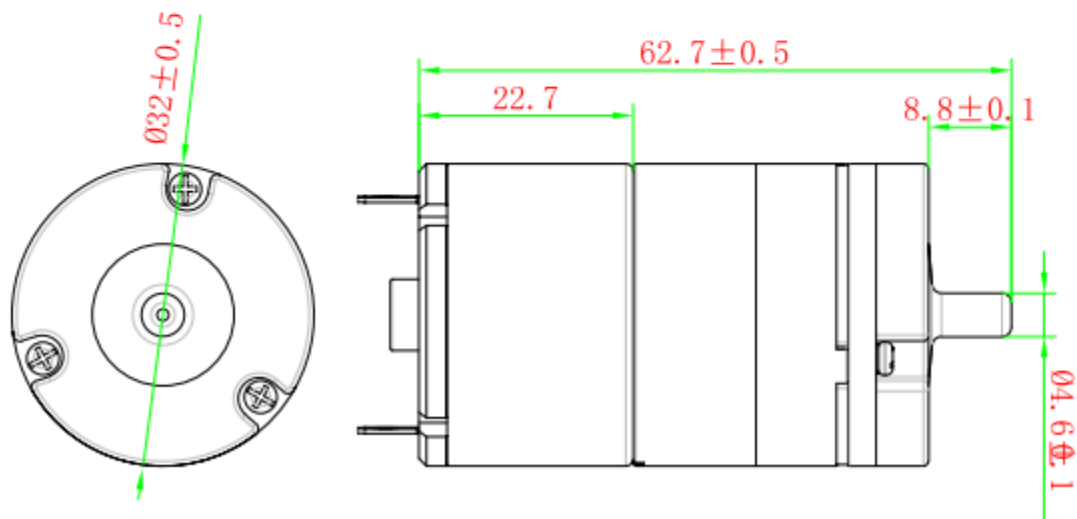

## 产品特性 Characteristic

型号 Type	定格电压 Rated voltage	定格电流 Working current	最大流量 Max flow	最大压力 Max Pressure	气密性 Leakage	充气时间 Inflation time (1000C0~300mmHG) 以上蓝色部分根据以下容升变化而变化	噪音 Noise	寿命 Life test
WP32-3	DC3V	≤1200mA	≥3.5LPM	≥450mmHg	≤10mmHg/min	≤10S(500CC容器)	≤58dB	400H
WP32-6	DC6V	≤600mA	≥3.5LPM	≥450mmHg	≤10mmHg/min	≤10S(500CC容器)	≤58dB	400H
WP32-12	DC12V	≤300mA	≥3.5LPM	≥450mmHg	≤10mmHg/min	≤10S(500CC容器)	≤58dB	400H
WP32-24	DC24V	≤200mA	≥3.5LPM	≥450mmHg	≤10mmHg/min	≤10S(500CC容器)	≤58dB	400H

## 产品尺寸 Product Size

包装明细/Product Size

箱规Carton Specifications: 440\*360\*270mm

数量/箱 Quantity/Box: 225PCS/Ctn

净重/箱 Weight/box: 16.6kg/Ctn